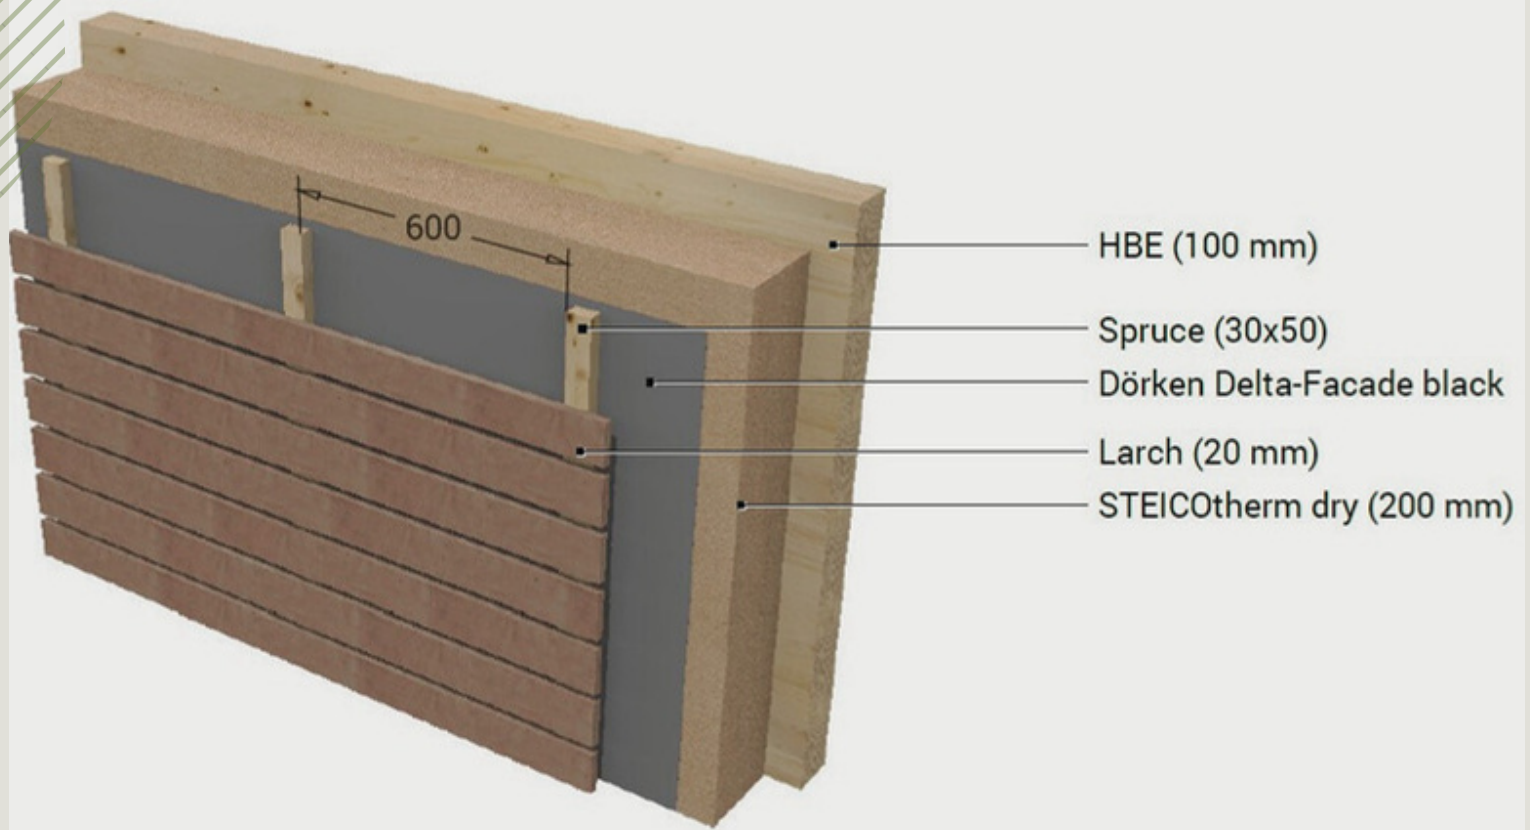

# What is IDOMUS WOOD ONLY ENVELOPE?

This is building system consisting from only natural materials:

- **Mass Timber and GL beams superstructure**
- **Woodfibre external insulation**
- **Natural timber cladding for ventilated facade**

## WHAT ARE THE BENEFITS?

- Naturally breathing building, easy temperature control
- Building physics works well when in collaboration Mass Timber superstructure and woodfibre insulation
- Wood Fiber insulation is rigid and is coming as sheat, which is easy to install or re-install, which means reuse.
- At the end of its life, such structure doesn't pollute the environment due to the possibility of complete recycling.
- Elements are fixed together with self-drilling stainless steel screws, no glue or chemicals used