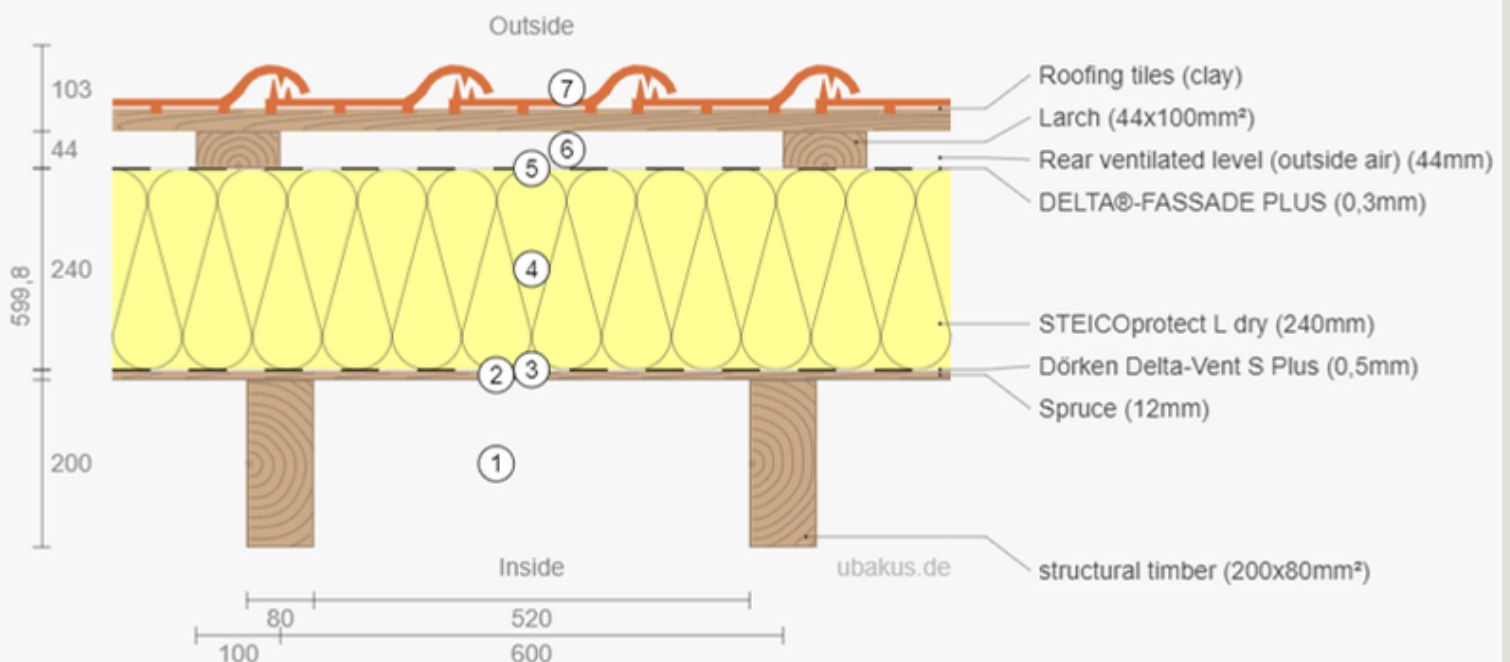

# What is IDOMUS WOOD ONLY ENVELOPE?

This is building system consisting from only natural materials:

- **Mass Timber and GL beams superstructure**
- **Woodfibre external insulation**
- **Natural timber cladding for ventilated facade**

## WHAT ARE THE BENEFITS?

- Naturally breathing building, easy temperature control
- Building physics works well when in collaboration Mass Timber superstructure and woodfibre insulation
- Wood Fiber insulation is rigid and is coming as sheat, which is easy to install or re-install, which means reuse.
- At the end of its life, such structure doesn't pollute the environment due to the possibility of complete recycling.
- Elements are fixed together with self-drilling stainless steel screws, no glue or chemicals used

• iDomus Wood Only envelope can achieve any thermal requirement for the project.

• Typical build up for Passive standard U value 0.15 is 100mm glulam superstructure + 200mm Woodfibre insulation 0,037 thermal conductivity.